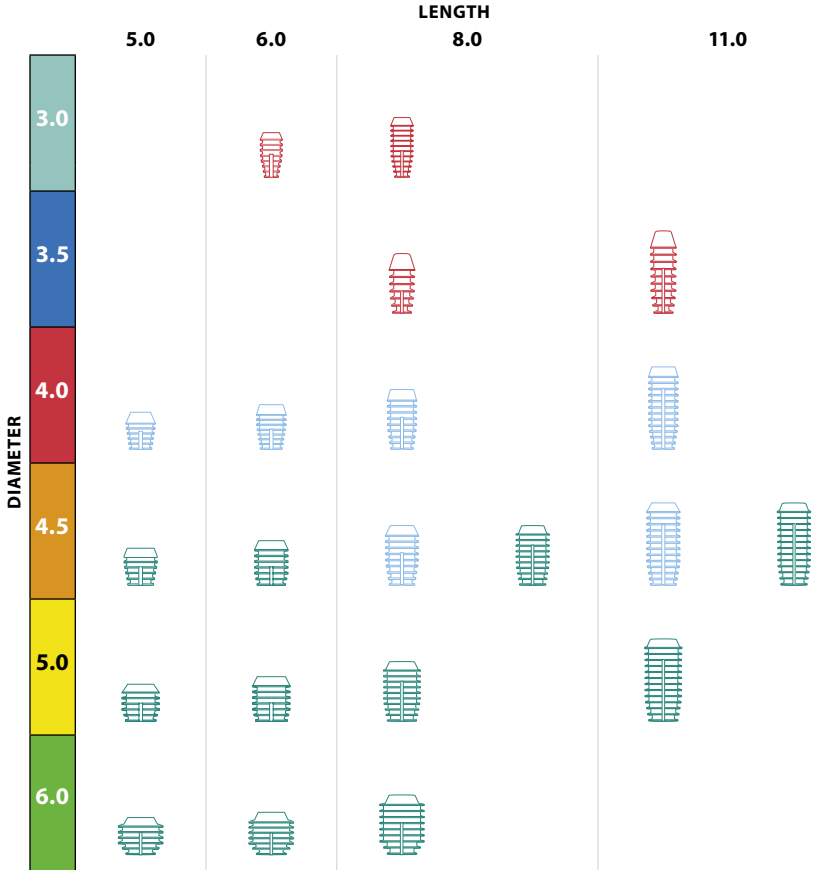

**100% Scale**

Radiographic Ball

5.0mm

2.0mm Well

2.5mm Well

3.0mm Well

**125% Scale**

Radiographic Ball

5.0mm

2.0mm Well

2.5mm Well

3.0mm Well