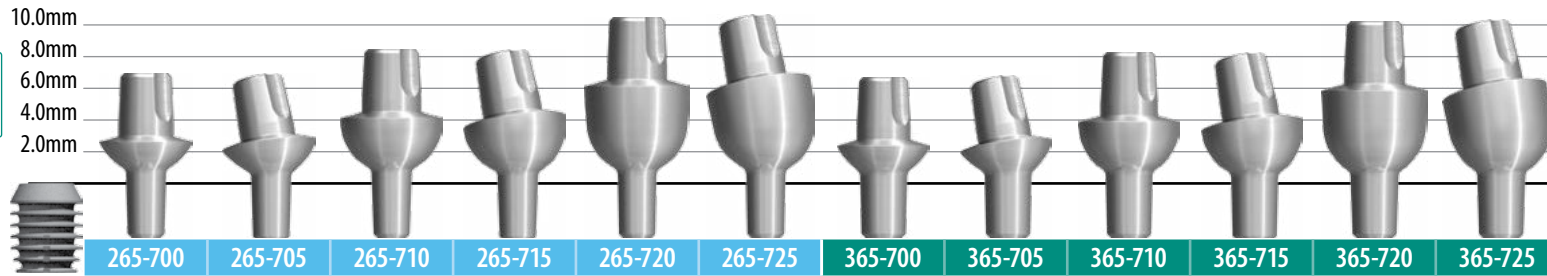

UNIVERSAL ABUTMENT MEASUREMENT GUIDE

4
SERIES

2.0mm Post

2.5mm Post

3.0mm Post

5
SERIES

6
SERIES

7
SERIES

Denotes most popular abutments for common restorations.