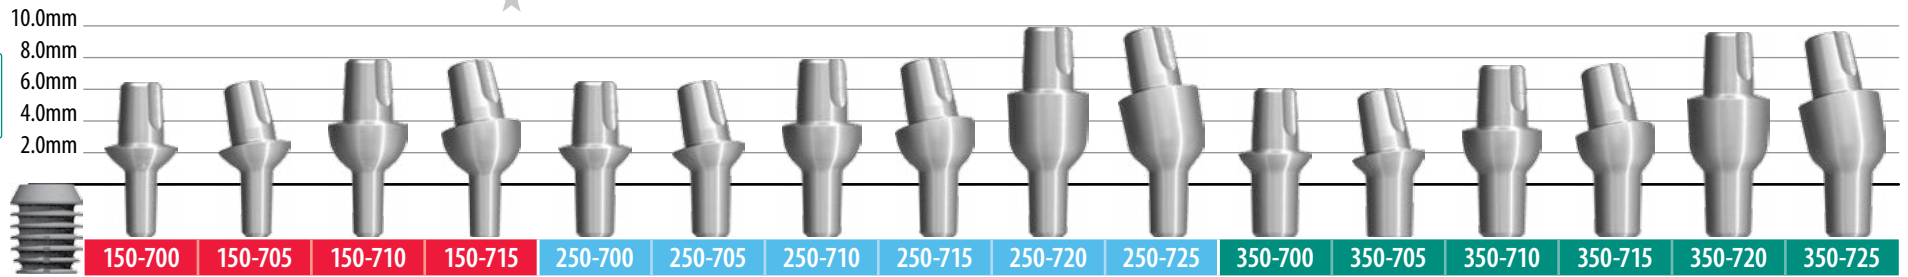

UNIVERSAL ABUTMENT MEASUREMENT GUIDE

4
SERIES

2.0mm Post

2.5mm Post

3.0mm Post

5
SERIES

6
SERIES

7
SERIES

Denotes most popular abutments for common restorations.