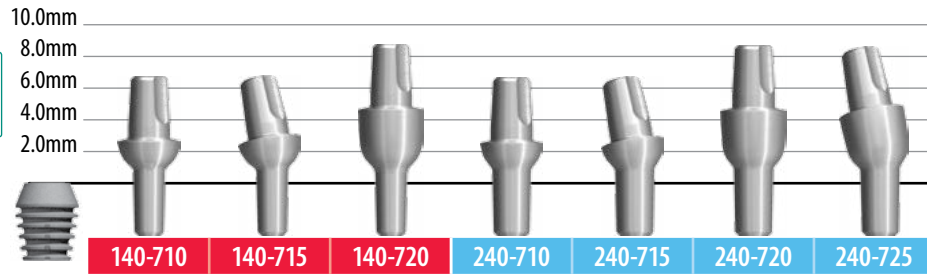

UNIVERSAL ABUTMENT MEASUREMENT GUIDE

4
SERIES

2.0mm Post

2.5mm Post

3.0mm Post

5
SERIES

6
SERIES

7
SERIES

Denotes most popular abutments for common restorations.