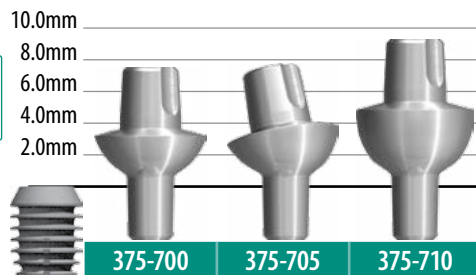

UNIVERSAL ABUTMENT MEASUREMENT GUIDE

4
SERIES

2.0mm Post

2.5mm Post

3.0mm Post

5
SERIES

6
SERIES

7
SERIES

Denotes most popular abutments for common restorations.