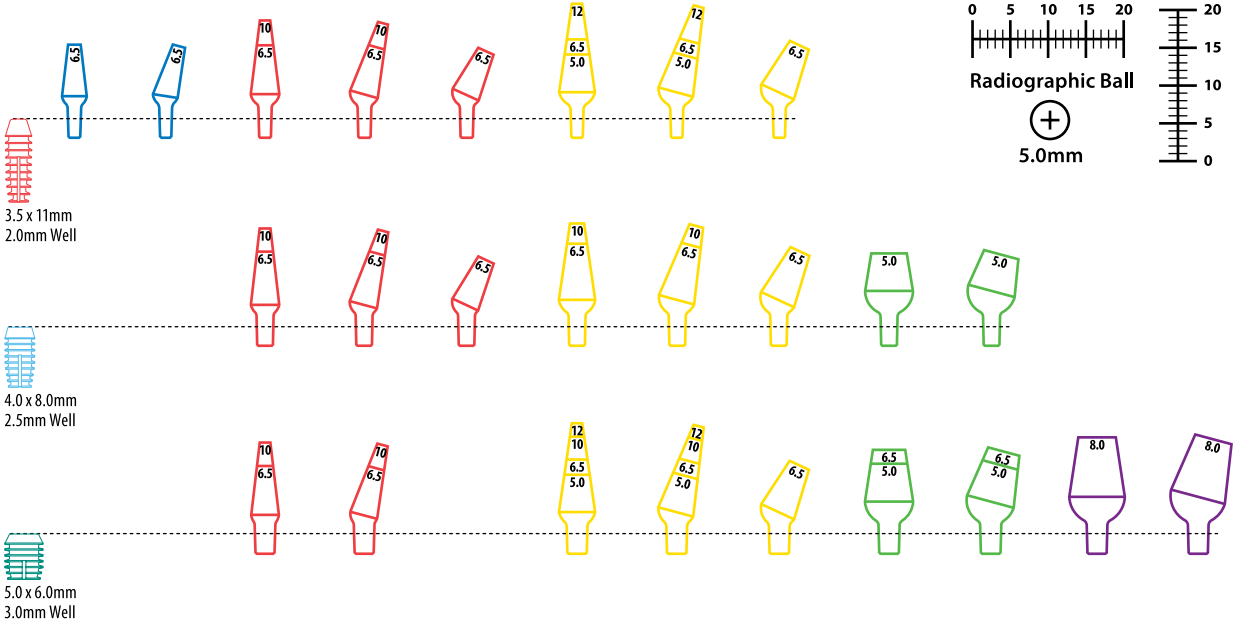

DIAMETER and ANGULATION (100% SCALE)

3.5mm		4.0mm			5.0mm			6.5mm		7.5mm	
0°	15°	0°	15°	25°	0°	15°	25°	0°	15°	0°	15°

DIAMETER and ANGULATION (125% SCALE)

3.5mm		4.0mm			5.0mm			6.5mm		7.5mm	
0°	15°	0°	15°	25°	0°	15°	25°	0°	15°	0°	15°